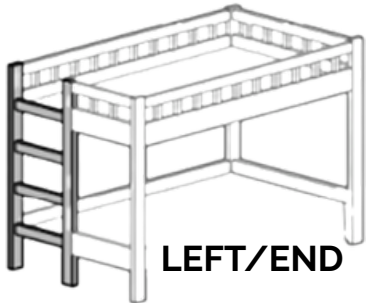

# Cumberland Bunkbed

- Twin/Twin 81"W x 43"D
- XL Twin/XL Twin 86"W x 43"D
- XL Twin/LOFT 86"W x 43"D
- Twin/Full 81"W x 58"D
- XL Twin/Queen 86"W x 66"D
- Full/Full 81"W x 58"D
- Full/Queen 86"W x 66"D
- Queen/Queen 86"W x 66"D

Twin/Twin w **LEFT/SIDE** Ladder

## Ladder Options

**LEFT/END**

**RIGHT/END**

**LEFT/SIDE**

**RIGHT/SIDE**

XL Twin Loft /Queen w **RIGHT/SIDE** Ladder

- Overall Height - **78"H**
- Choose between **End** or **Side** ladder, **Left** or **Right**
- Choose your favorite wood type & stain option
- Ask us about custom size/height orders