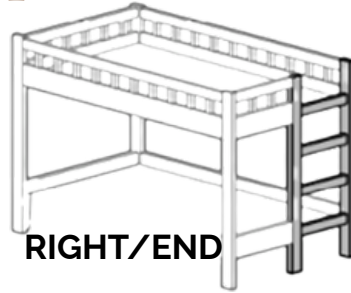

# Cumberland Bunkbed

- Twin/Twin 81"W x 43"D
- XL Twin/XL Twin 86"W x 43"D
- XL Twin/LOFT 86"W x 43"D
- Twin/Full 81"W x 58"D
- XL Twin/Queen 86"W x 66"D
- Full/Full 81"W x 58"D
- Full/Queen 86"W x 66"D
- Queen/Queen 86"W x 66"D

Twin/Twin w **LEFT/SIDE** Ladder

## Ladder Options

**LEFT/END**

**RIGHT/END**

**LEFT/SIDE**

**RIGHT/SIDE**

XL Twin Loft /Queen w **RIGHT/SIDE** Ladder

- Overall Height - **78"H**
- Choose between **End** or **Side** ladder, **Left** or **Right**
- Choose your favorite wood type & stain option
- Ask us about custom size/height orders